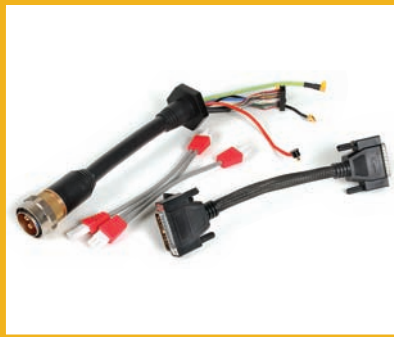

## Shanghai Phoenix's Core Strengths:

- Blind Mate Connectors and Contacts
- Filtered Products
- Waterproof Connectors
- Molded Cable Assemblies
- Microminiature Coax Connectors
- Delay Lines
- RF/Microwave Cable Assemblies
- Electromechanical Assembly
- Integrated Products