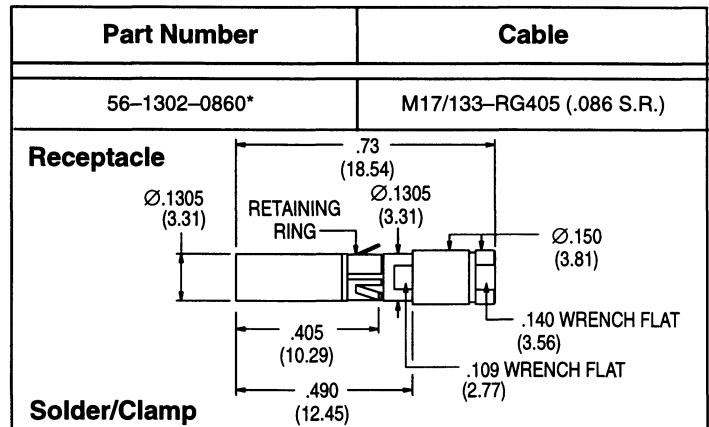

PKZ® 56 SERIES – SIZE 12 CONTACT CRIMP, SOLDER/CLAMP

*See Specification Page for finish suffix.

THE PHOENIX COMPANY
of CHICAGO, INC.

Dimensions are subject to change without notice.

PALCO CONNECTOR

A subsidiary of The Phoenix Company