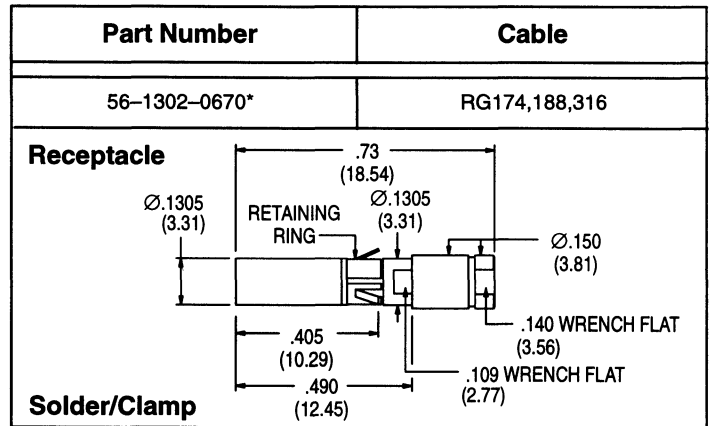

PKZ® 56 SERIES – SIZE 12 CONTACT CRIMP, SOLDER/CLAMP

*See Specification Page for finish suffix.

THE PHOENIX COMPANY
of CHICAGO, INC.

Dimensions are subject to change without notice.

PALCO CONNECTOR

A subsidiary of The Phoenix Company