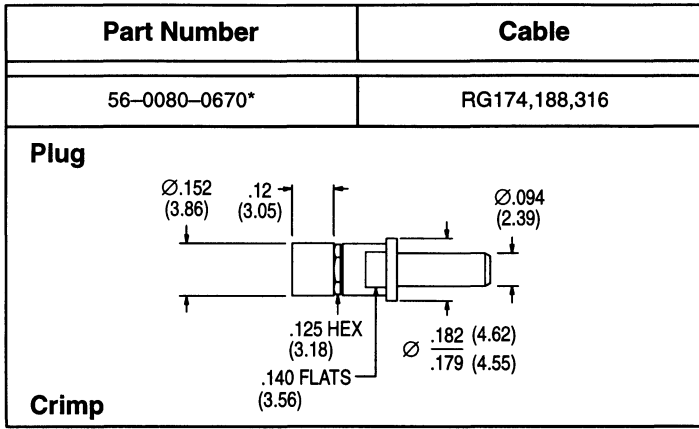

PKZ® 56 SERIES – SIZE 12 CONTACT CRIMP, SOLDER/CLAMP

*See Specification Page for finish suffix.

THE PHOENIX COMPANY
of CHICAGO, INC.

Dimensions are subject to change without notice.

PALCO CONNECTOR

A subsidiary of The Phoenix Company