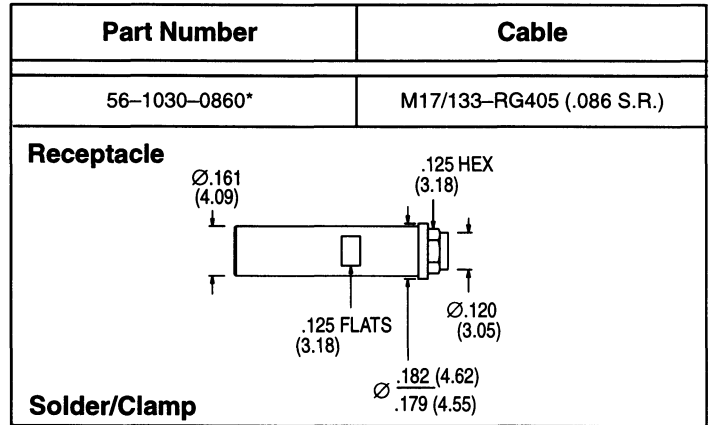

PKZ® 56 SERIES – SIZE 12 CONTACT CRIMP, SOLDER/CLAMP

*See Specification Page for finish suffix.

THE PHOENIX COMPANY
of CHICAGO, INC.

Dimensions are subject to change without notice.

PALCO CONNECTOR

A subsidiary of The Phoenix Company