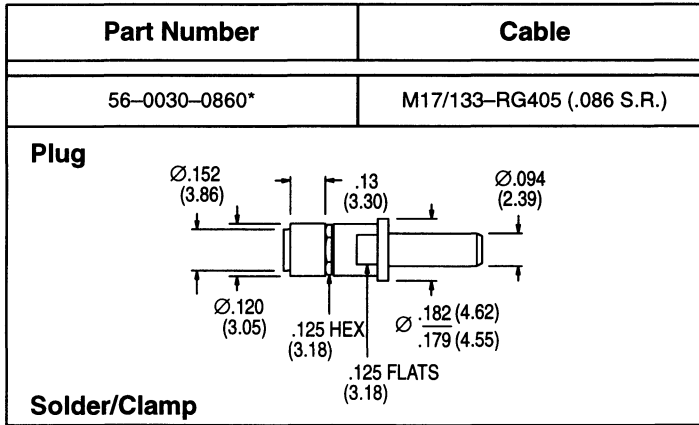

PKZ® 56 SERIES – SIZE 12 CONTACT CRIMP, SOLDER/CLAMP

*See Specification Page for finish suffix.

THE PHOENIX COMPANY
of CHICAGO, INC.

Dimensions are subject to change without notice.

PALCO CONNECTOR

A subsidiary of The Phoenix Company