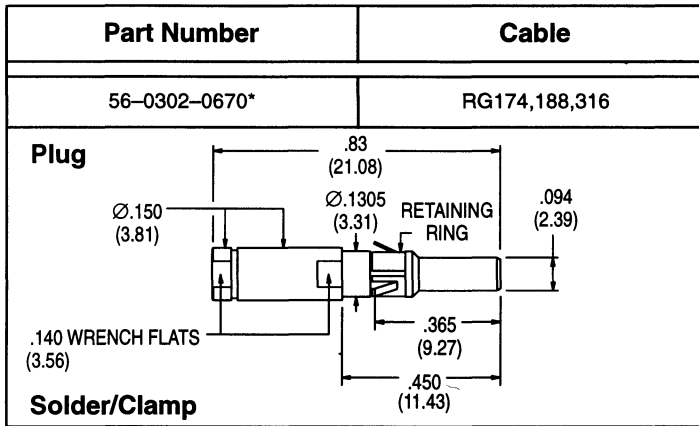

PKZ® 56 SERIES – SIZE 12 CONTACT CRIMP, SOLDER/CLAMP

*See Specification Page for finish suffix.

THE PHOENIX COMPANY
of CHICAGO, INC.

Dimensions are subject to change without notice.

PALCO CONNECTOR

A subsidiary of The Phoenix Company