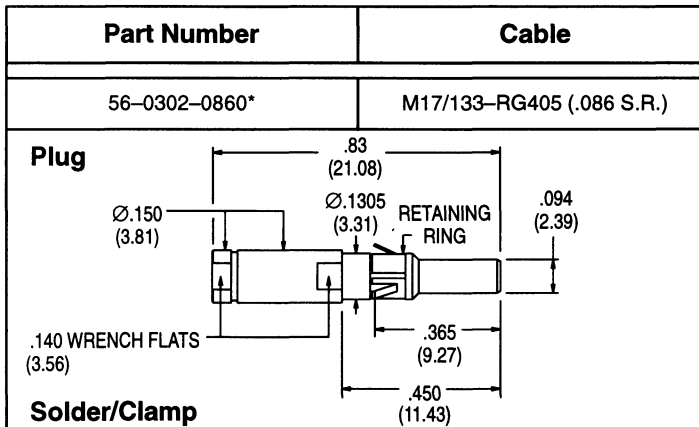

PKZ® 56 SERIES – SIZE 12 CONTACT CRIMP, SOLDER/CLAMP

*See Specification Page for finish suffix.

THE PHOENIX COMPANY
of CHICAGO, INC.

Dimensions are subject to change without notice.

PALCO CONNECTOR

A subsidiary of The Phoenix Company