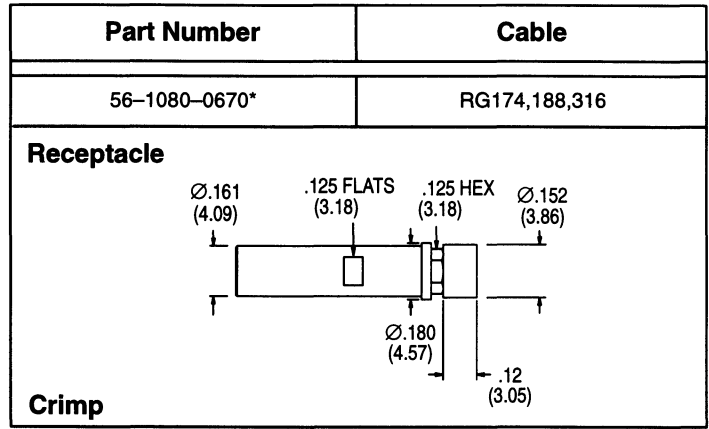

PKZ® 56 SERIES – SIZE 12 CONTACT CRIMP, SOLDER/CLAMP

*See Specification Page for finish suffix.

THE PHOENIX COMPANY
of CHICAGO, INC.

Dimensions are subject to change without notice.

PALCO CONNECTOR

A subsidiary of The Phoenix Company